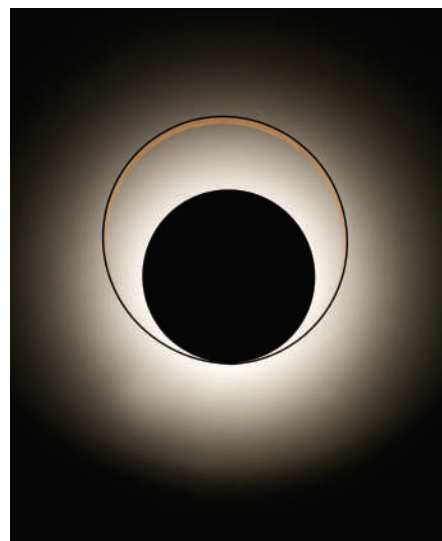

VENICEM

italy

CIRCLE WALL 35 design Massimo Tonetto

Wall lamp with indirect light. Light burnished brass ring and matte black nickel structure.

VENICEM

italy

CIRCLE WALL 35

Function	Wall
Location	Interior
Light Emission	Indirect light
Light Source	1x17W LED 1700lm 2700°K
Energy Efficiency	A+
Rated Voltage	110 - 120 V / 220 - 240 V
Frequency	50 - 60 Hz
Supply	Terminal block

Dimensions