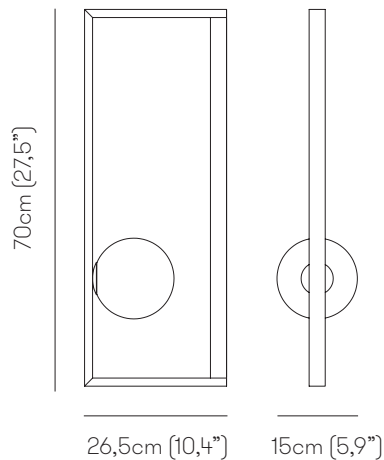

DALI or TRIAC remote dimming kit available upon request

Certifications

Structure

M03	Burnished natural brass
M04	Polished black nickel
M05	Polished gold
M07	Matte black nickel

Diffuser

W White

Package	Dimensions	Net Weight	Gross Weight	Total vol.
	43×85×H.30cm (16,9"×33,5"×11,8")	4kg	5,5kg	0,11 m ³

Dimensions

Kit j-box