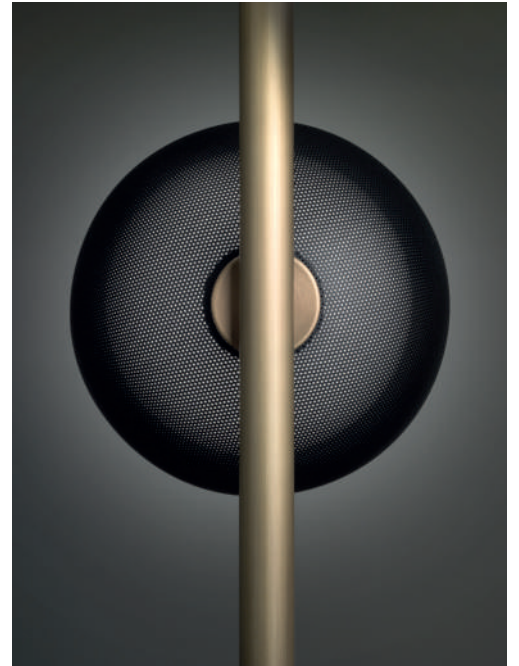

VENICEM

italy

URBAN SUSPENSION 3 design Massimo Tonetto

Suspended lamp with diffused light. Light or dark burnished brass structure with matte gold or matte black perforated metal lampshades. White Murano blown glass diffusers.

VENICEM

italy

URBAN SUSPENSION 3

Function	Suspension
Location	Interior
Light Emission	Diffused light
Light Source	3x6W E14 LED 470lm 2700°K (bulbs excluded)
Rated Voltage	110 - 120 V / 220 - 240 V
Frequency	50 - 60 Hz
Supply	Terminal block

DALI or TRIAC dimming kit available upon request

Certifications

Structure

M11	Light burnished brass
M12	Dark burnished brass

Metal lampshade

MG	Matte gold
MB	Matte black

Diffuser

W	White
---	-------