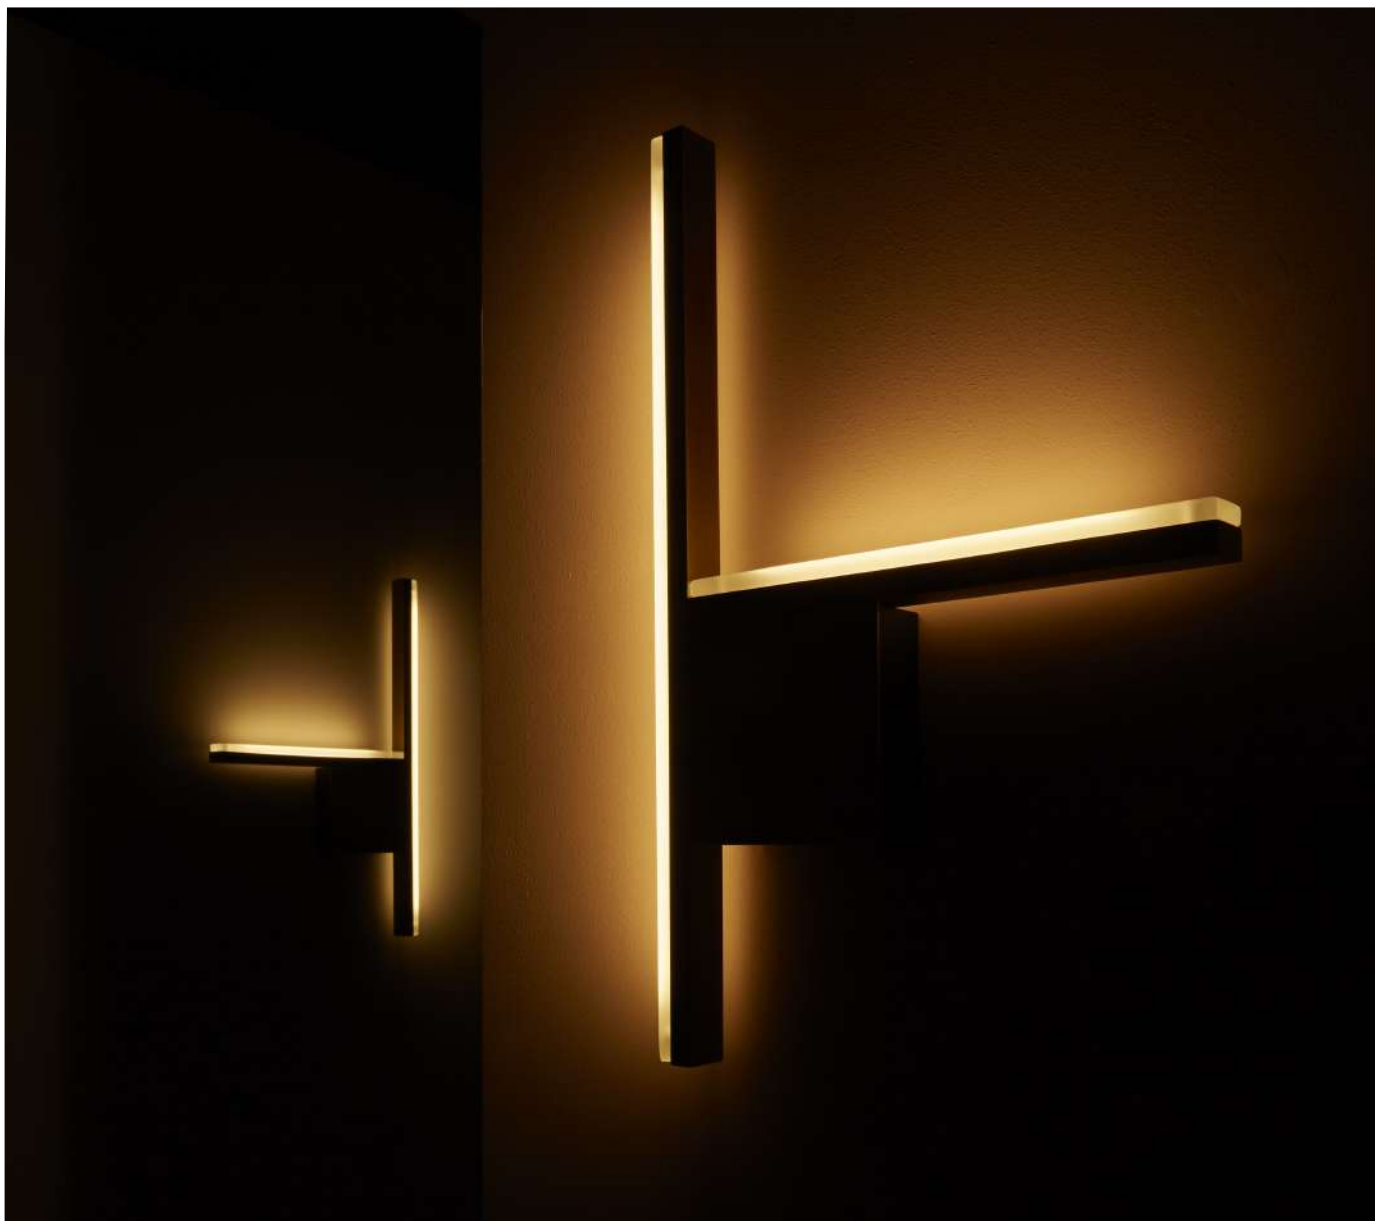

# VENICEM

italy

**ALMOST ESSENCE** design Massimo Tonetto

Delabré brass or matte black nickel structure. Pewter or antique copper plate. Satin glass diffusers th. 10 mm.

## ESSENCE WALL

Function	Wall
Location	Interior
Light Emission	Diffused light
Light Source	Strip LED 13W 24V 1330lm 2700°K
Energy Efficiency	A+
Rated Voltage	110 - 120 V / 220 - 240 V
Frequency	50 - 60 Hz
Supply	Terminal block
Ballast	Ballast included