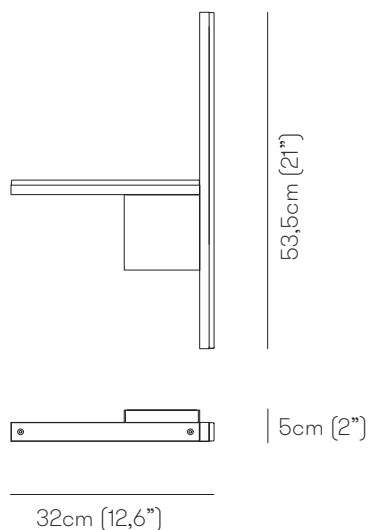

### Plate

M16 Pewter

M17 Antique copper

DALI or TRIAC dimming kit available upon request

Package	Dimensions	Net Weight	Gross Weight	Total vol.
	60×60×H.18cm (23,6"×23,6"×H.7")	3kg	4,5kg	0,06 m <sup>3</sup>

### Dimensions

SX

DX