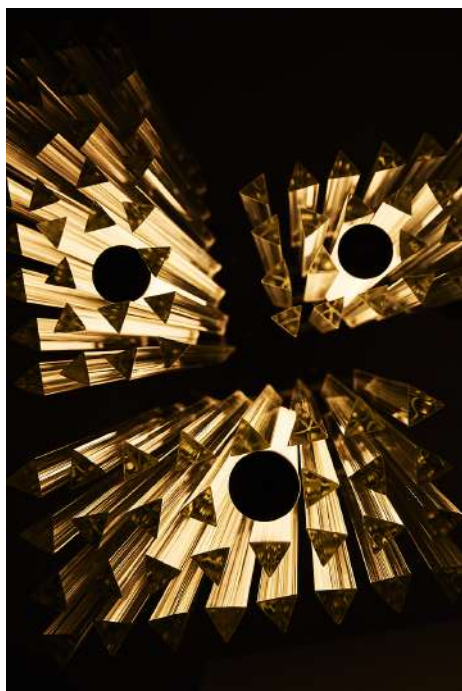

VENICEM

italy

GRACE SUSPENSION design Massimo Tonetto

Suspended lamp with diffused light. Black metal structure with steel cables, composed of crystal triangular trihedrons. Strip LED inside the central cylindrical body.

VENICEM

italy

GRACE SUSPENSION

Function	Suspension
Location	Interior
Light Emission	Diffused light
Light Source	GRACE COMPOSITION: 1x12W LED 1590lm 2700°K + 2x17W LED 2225lm 2700°K GRACE 40: 1x12W LED 1590lm 2700°K GRACE 50: 1x17W LED 2225lm 2700°K
Energy Efficiency	A++
Rated Voltage	110 - 120 V / 220 - 240 V
Frequency	50 - 60 Hz
Supply	Terminal block
Ballast	Dimmable ballast included
Wiring cable length	250cm -98"4
Steel cable length	250cm -98"4