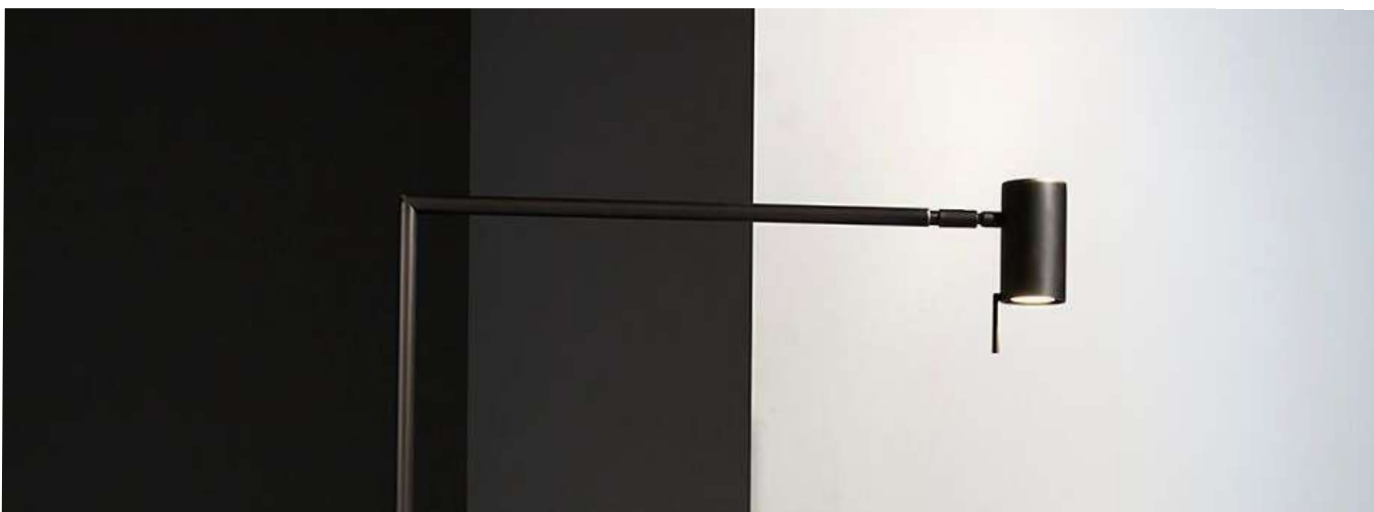

VENICEM

italy

RECTUS FLOOR design Massimo Tonetto

Floor lamp with directional light, dark burnished brass structure and adjustable joint.

VENICEM

italy

RECTUS FLOOR

Function	Floor
Location	Interior
Light Emission	Directional light
Light Source	1×6W GU10 PAR 16 LED 560lm 2700°K - Dimmable (bulbs excluded)
Rated Voltage	110 - 120 V / 220 - 240 V
Frequency	50 - 60 Hz
Supply	Power cord
Switching	On/off switch
Cable Length	90cm-36"  140cm-55"

Certifications

UL/C_{WRED} CE   IP20

Structure

M12 Dark burnished brass

Package	Dimensions	Net Weight	Gross Weight	Total vol.
	144×72×H.17cm (56,7"×28,3"×6,7")	7kg	9kg	0,18 m ³

Dimensions