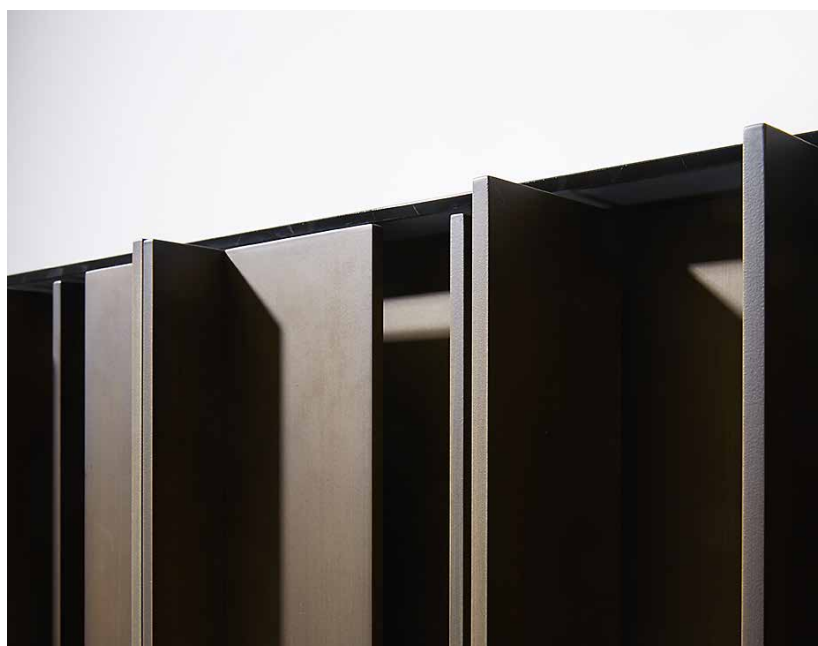

VENICEM

italy

SERGE CABINET design Massimo Tonetto

Madia composed of aluminium profiles with dark bronze striped finish and matte black lacquered body. Bronze antique mirror glass top.

VENICEM

italy

SERGE CABINET

Function Cabinet

Location Interior

Top M Bronze antique mirror

Base M02 Dark bronze striped

Dimensions