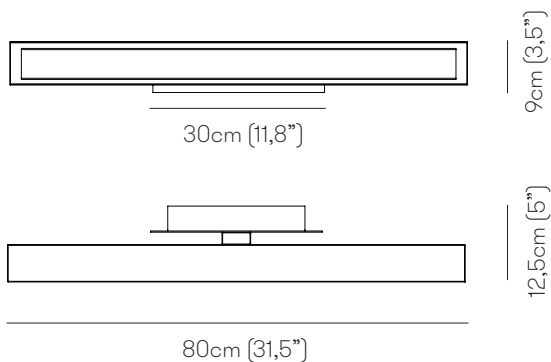

Certifications

Structure

M11	Light burnished brass
+	+
MB	Matte black

DALI or TRIAC dimming kit available upon request

Package	Dimensions	Net Weight	Gross Weight	Total vol.
	99x40xH.32cm (39"x15,7"xH.12,6")	4kg	6kg	0,13 m3

Dimensions

Kit j-box