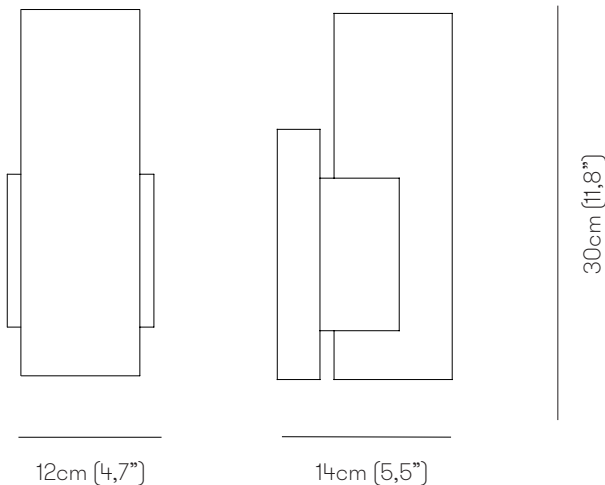

UNIQUE

Function	Wall
Location	Interior
Light Emission	Diffused light
Light Source	1 × 6W E14 LED 470lm 2700°K
Rated Voltage	110 - 120 V / 220 - 240 V
Frequency	50 - 60 Hz
Supply	Terminal block

DALI or TRIAC remote dimming kit available upon request

Package	Dimensions	Net Weight	Gross Weight	Total vol.
	46×47×H.30 cm (18,1"×18,5"×H.11,8")	2.5kg	3.5 kg	0.06m ³

Dimensions

Kit j-box