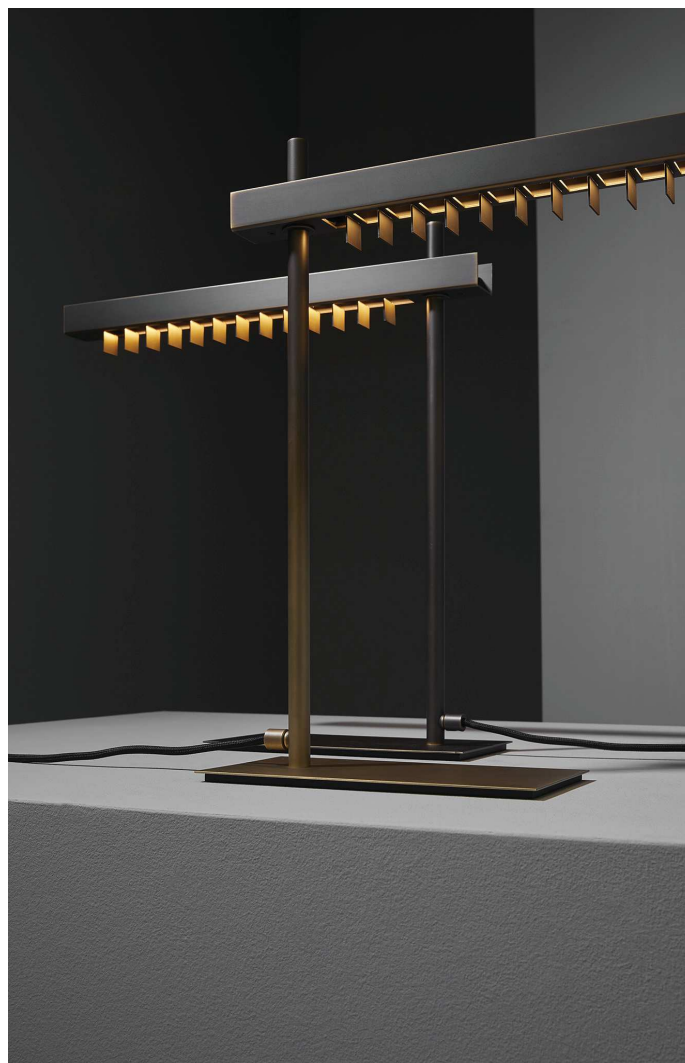

VENICEM

italy

VCM TABLE design Massimo Tonetto

Table lamp with direct downward light. Structure in shaded burnished or dark burnished brass.

VENICEM

italy

VCM TABLE

Function	Table
Location	Interior
Light Emission	Diffused light
Light Source	Strip LED 4W 582lm 2700°K Dimmerabile 1-10V
Rated Voltage	110 - 120 V / 220 - 240 V
Frequency	50 - 60 Hz
Supply	Terminal block
Ballast	Dimmable ballast included

Certifications

UL/CE 220-240V IP20 50/60Hz

Structure

- M12 Dark burnished brass
- M19 Shaded burnished brass

Cable lenght 40cm-15" 190cm-75"

Package	Dimensions	Net Weight	Gross Weight	Total vol.
	60x60xH.18 cm (23"6 x 23"6 x H.7")	4 kg	5 kg	0,06m ³

Dimensions