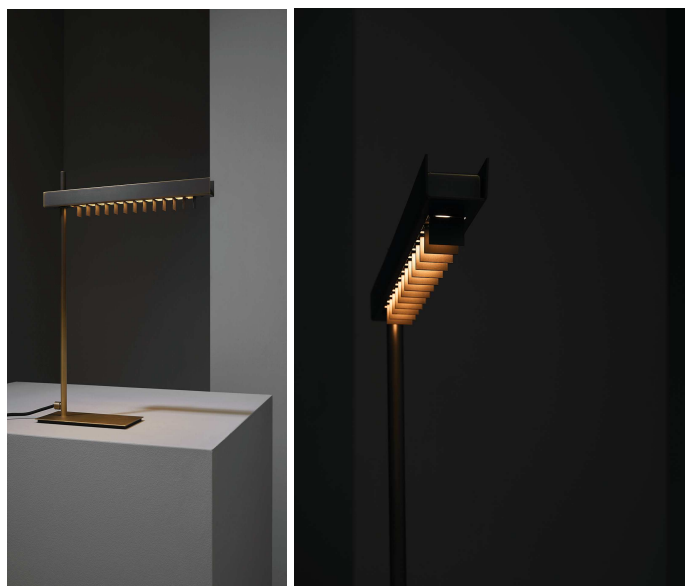

VENICEM

italy

VCM TABLE design Massimo Tonetto

Table lamp with direct downward light. Structure in shaded burnished or dark burnished brass.

VENICEM

italy

VCM TABLE

Function	Table
Location	Interior
Light Emission	Diffused light
Light Source	Strip LED 4W 582lm 2700°K Dimmerabile 1-10V
Rated Voltage	110 - 120 V / 220 - 240 V
Frequency	50 - 60 Hz
Supply	Terminal block
Ballast	Dimmable ballast included

Certifications

UL/CE 220-240V IP20 50/60Hz

Structure

- M12 Dark burnished brass
- M19 Shaded burnished brass

Cable lenght 40cm-15" 190cm-75"

Package	Dimensions	Net Weight	Gross Weight	Total vol.
	60x60xH.18 cm (23"6 x 23"6 x H.7")	4 kg	5 kg	0,06m ³