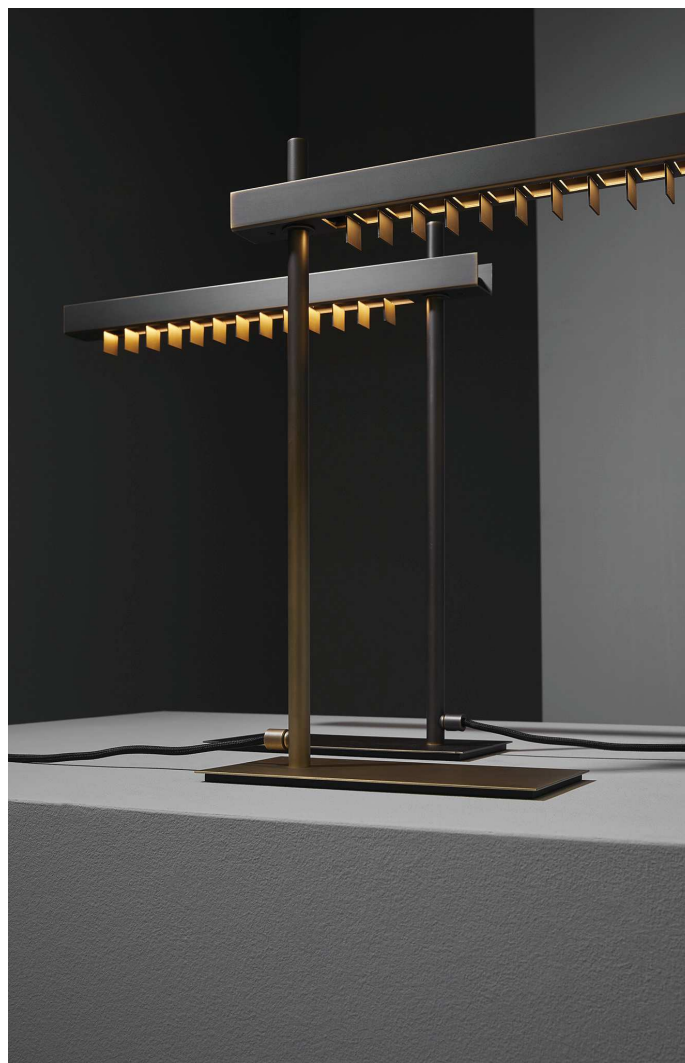

VENICEM

italy

VCM TABLE design Massimo Tonetto

Table lamp with direct downward light. Structure in shaded burnished or dark burnished brass.

VENICEM

italy

VCM TABLE

Function	Table
Location	Interior
Light Emission	Diffused light
Light Source	Strip LED 5W 582lm 2700°K Non-dimmable
Rated Voltage	110 - 120 V / 220 - 240 V
Frequency	50 - 60 Hz
Supply	Terminal block
Ballast	Ballast included

Certifications

UL/CE 220-240V IP20 50/60Hz

Structure

- M12 Dark burnished brass
- M19 Shaded burnished brass

Cable lenght 40cm-15" 190cm-75"

Package	Dimensions	Net Weight	Gross Weight	Total vol.
	60×60×H.18 cm (23"6 × 23"6 × H.7")	4 kg	5 kg	0,06m ³

Dimensions