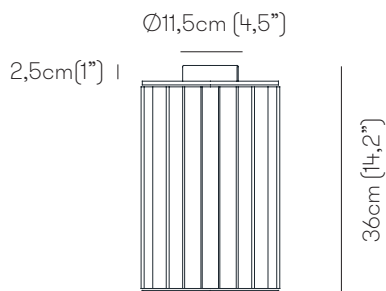

VENICEM

italy

CROWN CEILING design Massimo Tonetto

Ceiling lamp with diffused light. Light burnished brass or matte black nickel structure. Crystal, amber or smoke trihedrons.

VENICEM

italy

CROWN CEILING

Function	Ceiling
Location	Interior
Light Emission	Diffused light
Light Source	1×8,5W E27 LED 600lm - 2700°K (bulbs excluded)
Rated Voltage	220 - 240 V
Frequency	50 - 60 Hz
Supply	Terminal block

DALI or TRIAC remote dimming kit available upon request

Certifications

UL/C_{WRED} CE   IP20

Structure

M07 Matte black nickel
M11 Light burnished brass

Diffuser

C Crystal
R Amber
G Smoke grey

Package	Dimensions	Net Weight	Gross Weight	Total vol.
Structure	40×40×H.44cm (15,7"×15,7"×H.17,3")	2,7 kg	4 kg	0,12m ³
Glass	51×21×H.43cm (20"×8,2"×H.17")	5 kg	6 kg	

Dimensions

Ø26cm (10,2")