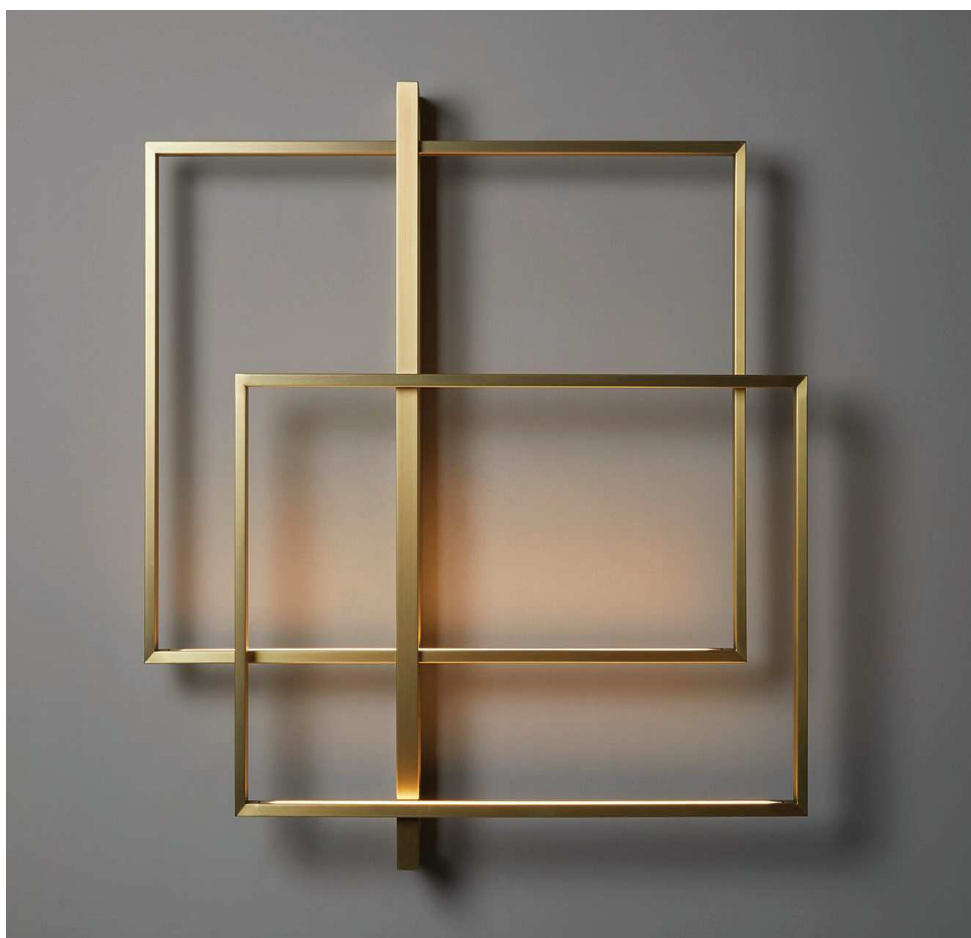

## MONDRIAN LED WALL DOUBLE design Massimo Tonetto

Wall lamp with indirect light. Polished black nickel, polished gold, matte black nickel or light burnished brass structure.

## MONDRIAN LED WALL DOUBLE

Function	Wall
Location	Interior
Light Emission	Indirect light
Light Source	Strip LED 20W 24V 1280lm Dimmable 0-10V 1-10V -DALI -Push Botton
Rated Voltage	110 - 120 V / 220 - 240 V
Frequency	50 - 60 Hz
Supply	Terminal block
Ballast	Dimmable ballast included