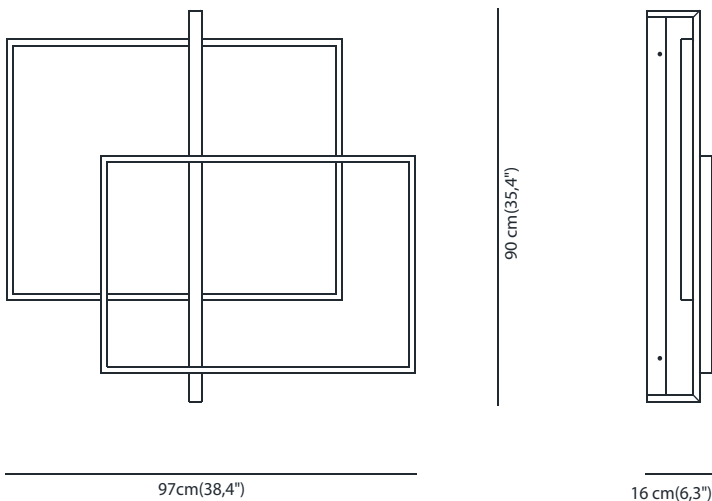

## MONDRIAN LED WALL DOUBLE

Function	Wall
Location	Interior
Light Emission	Indirect light
Light Source	Strip LED 20W 24V 1280lm Dimmable 0-10V 1-10V -DALI -Push Botton
Rated Voltage	110 - 120 V / 220 - 240 V
Frequency	50 - 60 Hz
Supply	Terminal block
Ballast	Dimmable ballast included

### Structure

- M04 Polished black nickel
- M05 Polished gold
- M07 Matte black nickel
- M11 Light burnished brass

Package	Dimensions	Net Weight	Gross Weight	Total vol.
	102x102xH.32cm (40"2x40"2x12"6)	10kg	16kg	0,33 m3

### Dimensions