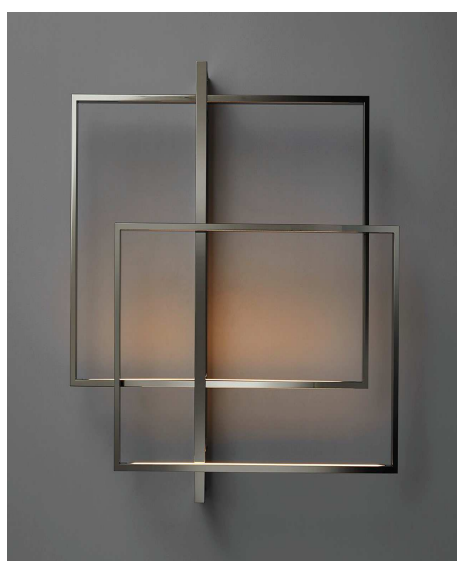

## MONDRIAN LED WALL DOUBLE design Massimo Tonetto

Wall lamp with indirect light. Polished black nickel, polished gold, matte black nickel or light burnished brass structure.

## MONDRIAN LED WALL DOUBLE

Function	Wall
Location	Interior
Light Emission	Indirect light
Light Source	Strip LED 20W 24V 1280lm Dimmable 0-10V 1-10V -DALI -Push Botton
Rated Voltage	110 - 120 V / 220 - 240 V
Frequency	50 - 60 Hz
Supply	Terminal block
Ballast	Dimmable ballast included