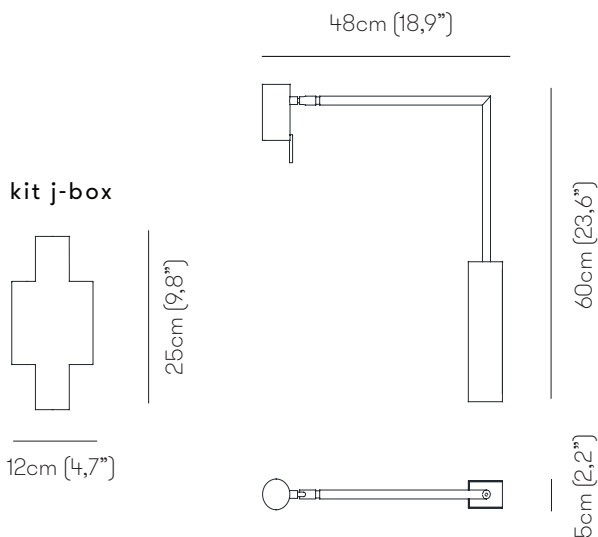

### Structure

- M07** Matte black nickel and polished black nickel
- M12** Dark burnished brass

DALI or TRIAC remote dimming kit available upon request

Package	Dimensions	Net Weight	Gross Weight	Total vol.
	76x76xH.22cm (29,9"x29,9"x8,7")	2,5kg	5kg	0,13 m <sup>3</sup>

## RECTUS WALL TURNING ARM with EXTERNAL WIRE

Supply	Power cord
Switching	On/off switch
Cable Length	40cm-15" — 190cm-75" 

### Dimensions