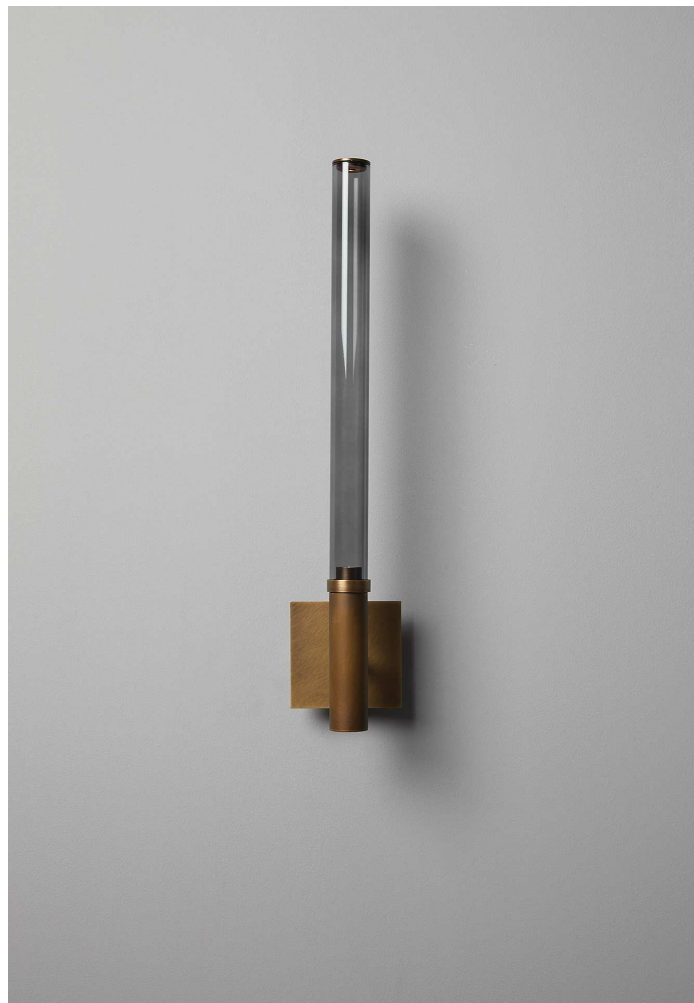

VENICEM

italy

ROOT ONE WALL SLIM design Massimo Tonetto

Wall lamp with diffused light. Brushed burnished brass structure and white or smoke grey Murano blown glass diffuser.

VENICEM

italy

ROOT ONE WALL SLIM

Function	Wall
Location	Interior
Light Emission	Diffused light
Light Source	1×1,8W COB LED 189lm 2700°K Non-dimmable
Rated Voltage	110 - 120 V / 220 - 240 V
Frequency	50 - 60 Hz
Supply	Terminal block

Certifications

UL/WIREDO/CE   IP20

Structure

M18 Brushed burnished brass

Diffuser

- W White glass
- G Smoke grey glass

Package	Dimensions	Net Weight	Gross Weight	Total vol.
	60×35×H.29cm (23"6×13"8×11"4)	2kg	4kg	0,06 m ³