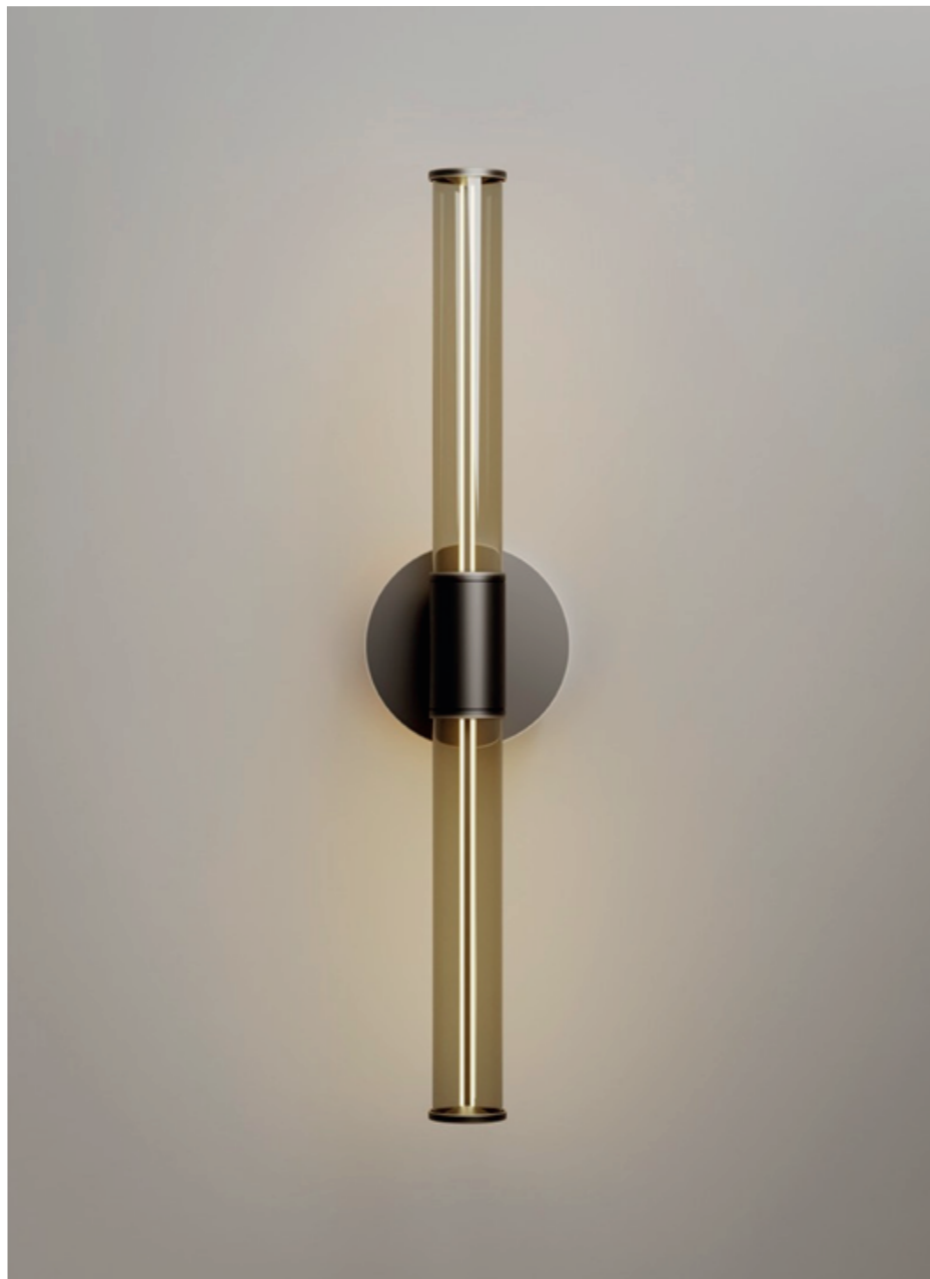

VENICEM

italy

CROSS wall design Massimo Tonetto

Wall lamp with diffused light. Dark burnished brass structure. Smoke grey or bronze blown glass diffuser.

VENICEM

italy

CROSS wall

Function	Wall
Location	Interior
Light Emission	Diffused light
Light Source	Strip led 8W 2700°K 750lm CRI 90+ 24Vdc Tot. = 9,6W 900lm
Energy Efficiency	A+
Rated Voltage	110 - 120 V / 220 - 240 V
Frequency	50 - 60 Hz
Supply	Terminal block
Ballast	Ballast included

Certifications

UL/C_{WIRE}E   IP20

Structure

M12 Dark burnished brass

Glass

G Smoke grey
S Bronze

DALI or TRIAC dimming kit available upon request

Package	Dimensions	Net Weight	Gross Weight	Total vol.
Structure	85×42×H.23cm	3kg	4kg	0,8mc

Dimensions